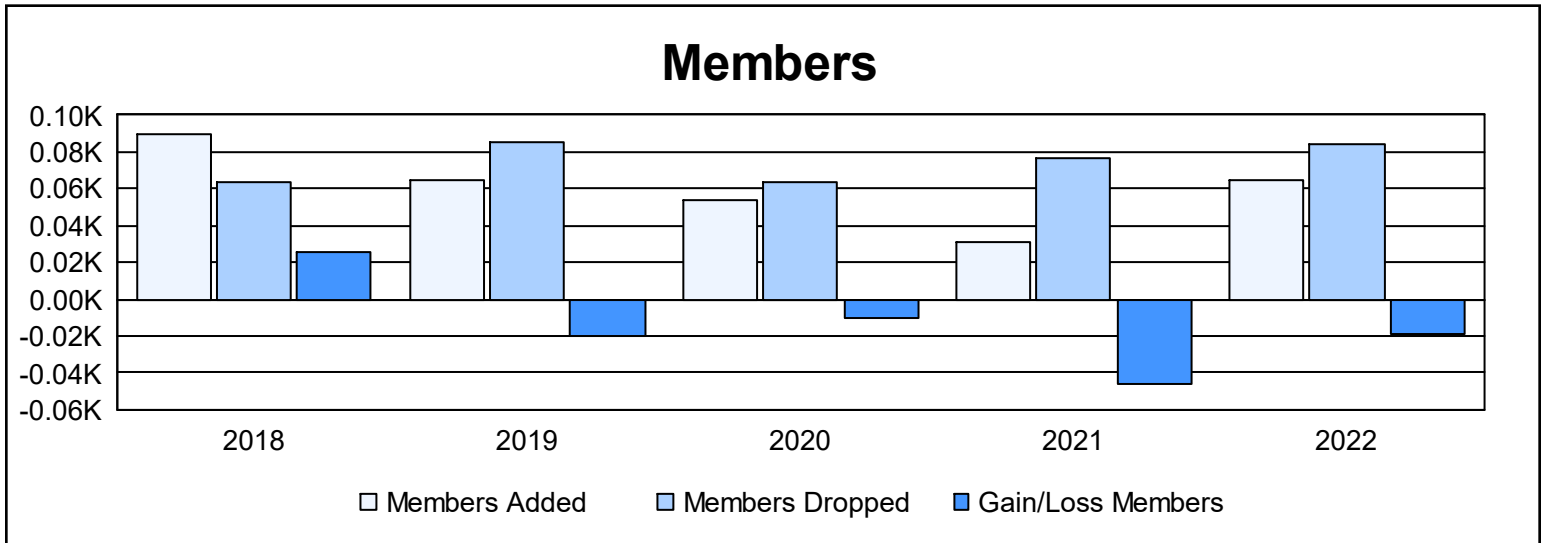

Year	New Clubs	Dropped Clubs	Gain/ Loss Clubs	New Members	Charter Members	Reinstate Members	Transfer Members	Total Member Added	Total Members Dropped	Gain/ Loss Members
2017-2018	0	0	0	88	0	1	1	90	64	26
2018-2019	0	0	0	60	1	2	2	65	85	-20
2019-2020	0	0	0	52	0	2	0	54	64	-10
2020-2021	0	0	0	27	0	3	1	31	77	-46
2021-2022	0	1	-1	62	0	2	1	65	84	-19
<b>Average</b>	<b>0</b>	<b>0</b>	<b>0</b>	<b>58</b>	<b>0</b>	<b>2</b>	<b>1</b>	<b>61</b>	<b>75</b>	<b>-14</b>

### Membership Composition June 2022 Cumulative