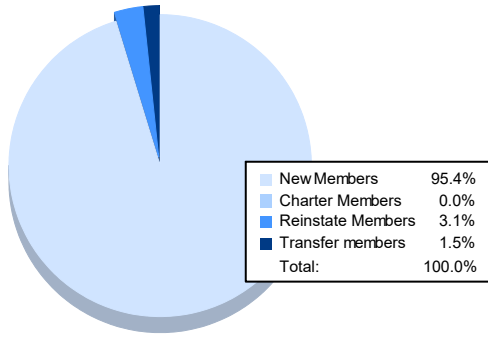

Year	New Clubs	Dropped Clubs	Gain/ Loss Clubs	New Members	Charter Members	Reinstate Members	Transfer Members	Total Member Added	Total Members Dropped	Gain/ Loss Members
2017-2018	0	0	0	88	0	1	1	90	64	26
2018-2019	0	0	0	60	1	2	2	65	85	-20
2019-2020	0	0	0	52	0	2	0	54	64	-10
2020-2021	0	0	0	27	0	3	1	31	77	-46
2021-2022	0	1	-1	62	0	2	1	65	84	-19
<b>Average</b>	<b>0</b>	<b>0</b>	<b>0</b>	<b>58</b>	<b>0</b>	<b>2</b>	<b>1</b>	<b>61</b>	<b>75</b>	<b>-14</b>

### Membership Composition June 2022 Cumulative