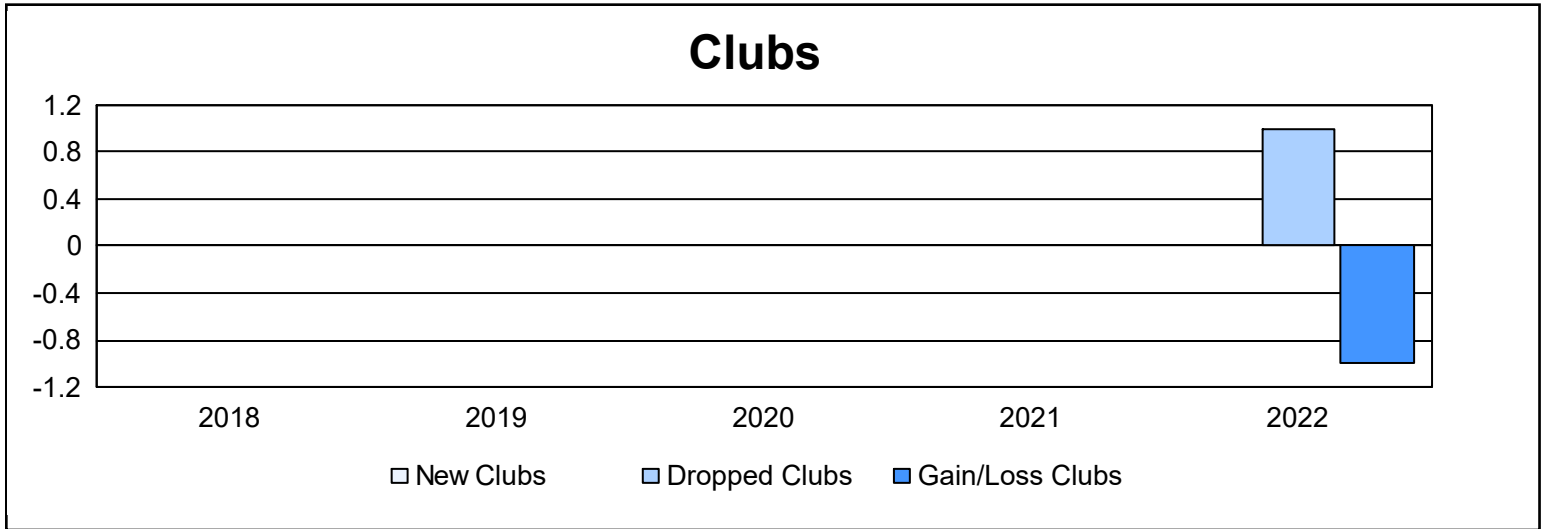

Year	New Clubs	Dropped Clubs	Gain/ Loss Clubs	New Members	Charter Members	Reinstate Members	Transfer Members	Total Member Added	Total Members Dropped	Gain/ Loss Members
2017-2018	0	0	0	88	0	1	1	90	64	26
2018-2019	0	0	0	60	1	2	2	65	85	-20
2019-2020	0	0	0	52	0	2	0	54	64	-10
2020-2021	0	0	0	27	0	3	1	31	77	-46
2021-2022	0	1	-1	62	0	2	1	65	84	-19
<b>Average</b>	<b>0</b>	<b>0</b>	<b>0</b>	<b>58</b>	<b>0</b>	<b>2</b>	<b>1</b>	<b>61</b>	<b>75</b>	<b>-14</b>

### Membership Composition June 2022 Cumulative